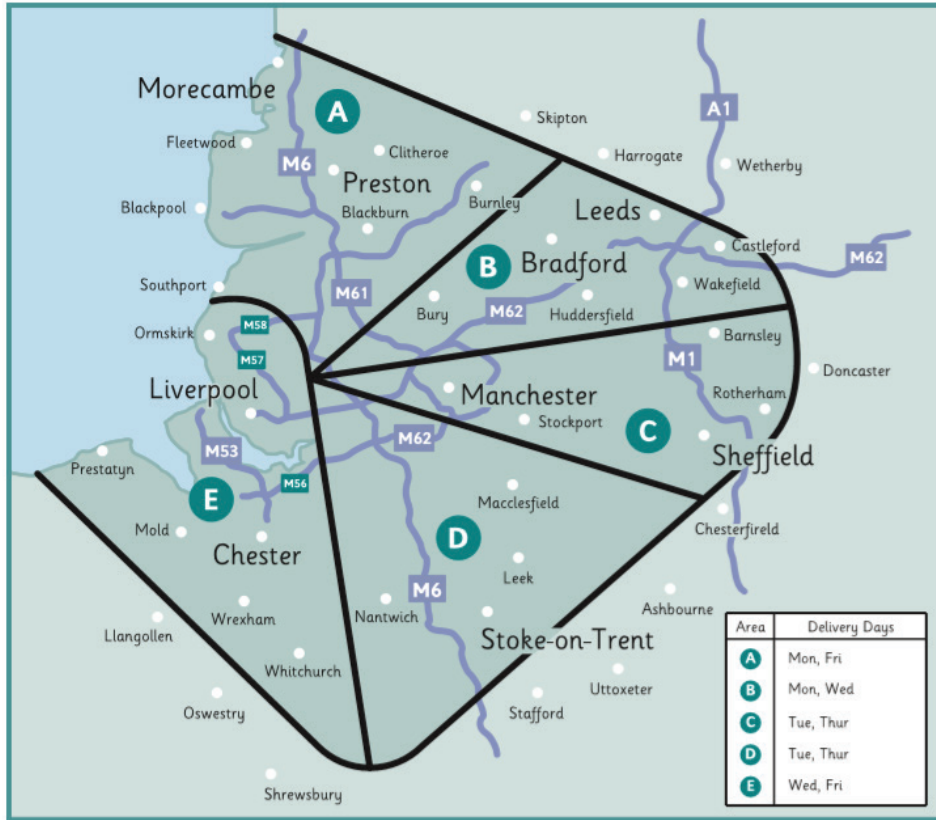

Delivery

We offer a free collection and delivery service twice a week to the areas indicated below. To avoid multiple handling of frames which can occur with external couriers, all our deliveries outside of this area are made by a dedicated transport company. Our carriage costs are based on weight, size and location - ensuring your frame price remains competitive. Your frames will always be securely and carefully packaged for transportation.