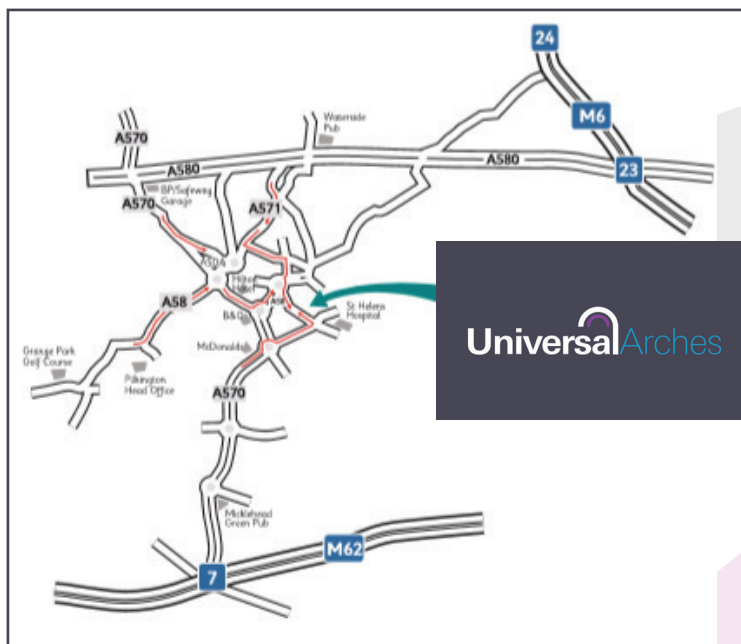

How To Find US...

Terms and Conditions

All orders are subject to our terms and conditions, which are available on request.